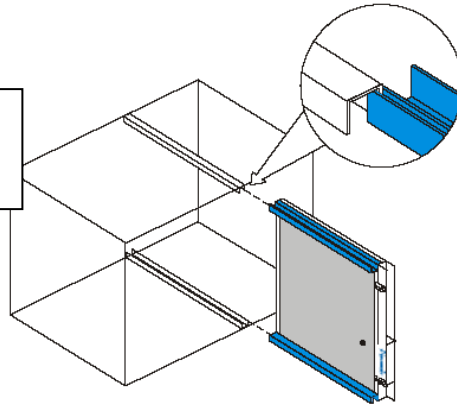

# Retrofit Air Cleaners

Rails slide over the filter guides in SpaceGard and Aprilaire filter boxes. Foam strips are provided to stop air bypass.

Rails slide over the pre-filter tracks in Honeywell, Trion, and most other existing air cleaner cabinets.

Description	Size (in)	Air Cleaner	Replacement Media
Retrofit for Aprilaire 1210 & 2210	20-3/16 x 24-7/16	1RFAA203/16247/16X	C3P203/16247/16X
Retrofit for Aprilaire 1410 & 2410	15-1/8 x 27-1/8	1RFAA151/8271/8X	C3P151/8271/8X
Retrofit for Aprilaire 2200	20-13/16 x 25-3/16	1RFAA2013/16253/16X	C3P2013/16253/16X
Retrofit for Aprilaire 2400	16-9/16 x 28	1RFAA169/1628X	C3P169/1628X
Retrofit for SpaceGard 2200	21-1/2 x 25-1/2	1PSG211/251/2X	C3P211/2251/2X
Retrofit for SpaceGard 2400	17 x 28-1/4	1PSG17281/4X	C3P17281/4X
Retrofit for Honeywell, Trion, etc.	16 x 25	1RF1625X	C3P1625
Retrofit for Honeywell, Trion, etc.	20 x 20	1RF2020X	C3P2020
Retrofit for Honeywell, Trion, etc.	20 x 25	1RF2025X	C3P2025
Retrofit for GMU1620	16 x 20	1RF153/8223/4X	C3P153/8223/4X
Retrofit for GMU1625	16 x 25	1RF153/8255/8X	C3P153/8255/8X
Retrofit for GMU2020	20 x 20	1RF201/4203/4X	C3P201/4203/4X
Retrofit for GMU2025	20 x 25	1RF201/4251/4X	C3P201/4251/4X