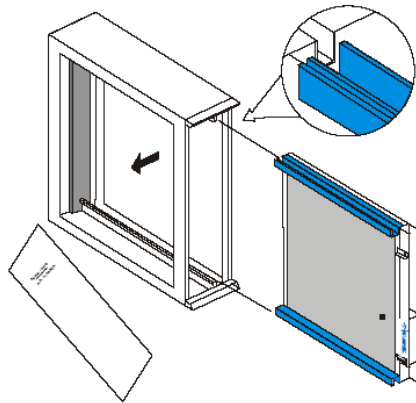

# Retrofit Air Cleaners

Rails slide over the filter guides in SpaceGard and Aprilaire filter boxes. Foam strips are provided to stop air bypass.

Rails slide over the pre-filter tracks in Honeywell, Trion, and most other existing air cleaner cabinets.

Description	Size (in)	Air Cleaner	Replacement Media
Retrofit for Aprilaire 1210 & 2210	20-3/16 x 24-7/16	1RFAA203/16247/16X	C3P203/16247/16X
Retrofit for Aprilaire 1410 & 2410	15-1/8 x 27-1/8	1RFAA151/8271/8X	C3P151/8271/8X
Retrofit for Aprilaire 2200	20-13/16 x 25-3/16	1RFAA2013/16253/16X	C3P2013/16253/16X
Retrofit for Aprilaire 2400	16-9/16 x 28	1RFAA169/1628X	C3P169/1628X
Retrofit for SpaceGard 2200	21-1/2 x 25-1/2	1PSG211/251/2X	C3P211/2251/2X
Retrofit for SpaceGard 2400	17 x 28-1/4	1PSG17281/4X	C3P17281/4X
Retrofit for Honeywell, Trion, etc.	16 x 25	1RF1625X	C3P1625
Retrofit for Honeywell, Trion, etc.	20 x 20	1RF2020X	C3P2020
Retrofit for Honeywell, Trion, etc.	20 x 25	1RF2025X	C3P2025
Retrofit for GMU1620	16 x 20	1RF153/8223/4X	C3P153/8223/4X
Retrofit for GMU1625	16 x 25	1RF153/8255/8X	C3P153/8255/8X
Retrofit for GMU2020	20 x 20	1RF201/4203/4X	C3P201/4203/4X
Retrofit for GMU2025	20 x 25	1RF201/4251/4X	C3P201/4251/4X